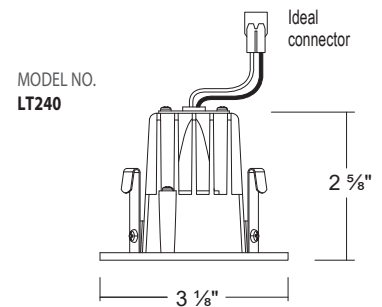

2 inch LED Trim

2" Square Smooth LED Downlight Trim

- Finishes

SPECIFICATION

QUICK FEATURES

- Diecast aluminum heatsink dissipates heat from the LED board
- 4 different colors : **W**-White / **B**-Black / **SN**-Satin Nickel / **BZ**-Bronze
- Dimming down to 10% with most Triac Dimmers
- cUL classified / ENERGY STAR qualified
- Wet Location
- Lifetime of 50,000 hours
- 5 year warranty

CRI 90

DIMENSIONONS

ORDERING INFORMATION

Model No.	Description
LT240W	2" LED Trim / Square Smooth / White
LT240B	2" LED Trim / Square Smooth / Black
LT240SN	2" LED Trim / Square Smooth / Satin Nickel
LT240BZ	2" LED Trim / Square Smooth / Bronze